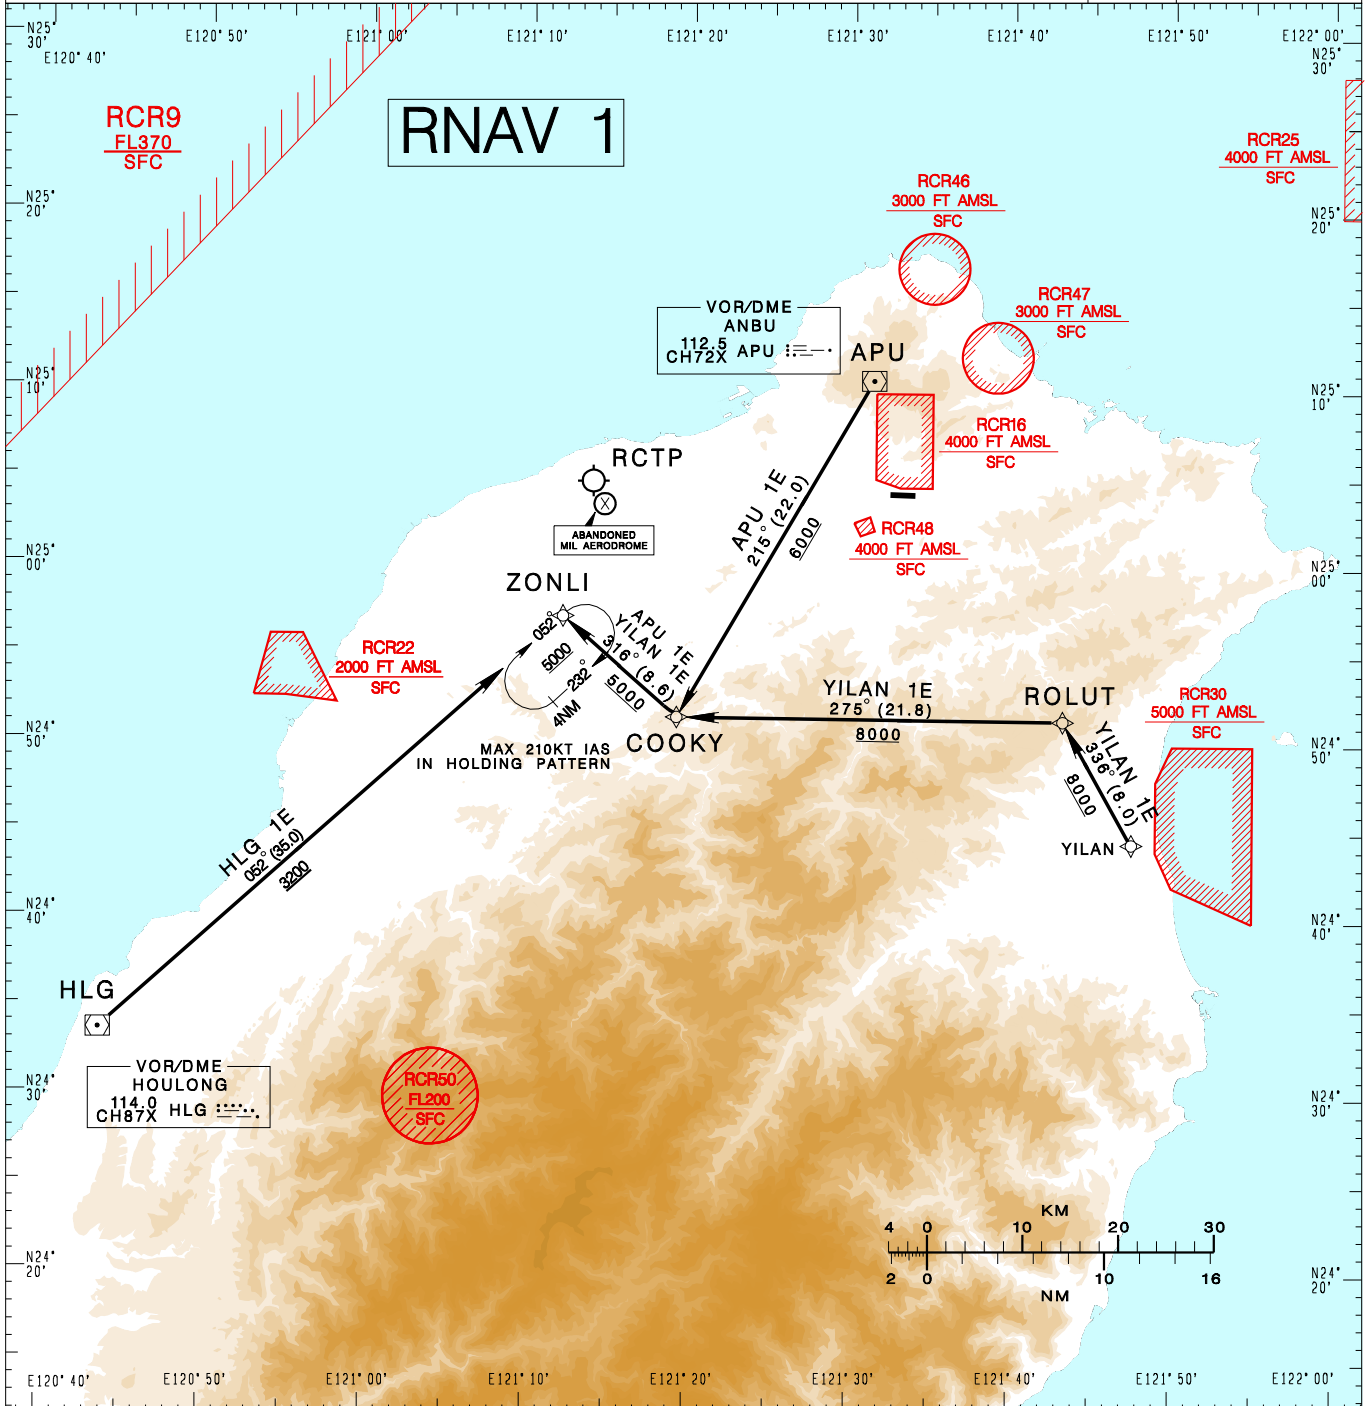

**臺北/松山機場**  
TAIPEI/SONGSHAN AD

RCSS STAR  
APU 1E RNAV(RWY 10)/HLG 1E RNAV(RWY 10)  
YILAN 1E RNAV(RWY 10)

TAIPEI ACC 126.7 129.1 127.9	TAIPEI APP 119.7 119.6 125.1	ATIS 127.4 341			
Apt Elev: 18'		Trans Level: FL130			Trans Alt: 11,000'
BEARINGS ARE MAGNETIC; DISTANCES ARE NAUTICAL MILES; ELEVATIONS, HEIGHTS IN FEET					

CHANGES: NEW CHART

- ANBU ONE ECHO RNAV ARRIVAL  
From APU to COOKY then ZONLI.
- HOULONG ONE ECHO RNAV ARRIVAL  
From HLG to ZONLI.
- YILAN ONE ECHO RNAV ARRIVAL  
From YILAN to ROLUT then COOKY, ZONLI.